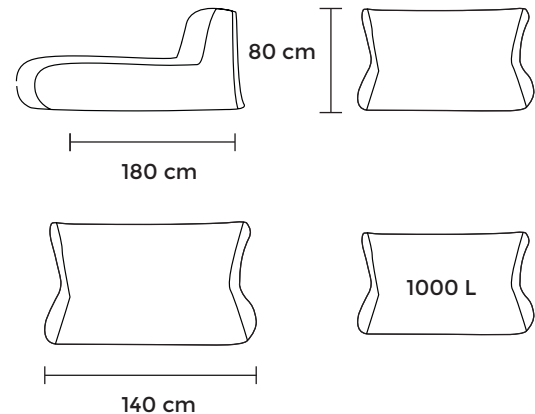

Width: **70 cm,**

Width: **100 cm**

Length: **180 cm**

Length: **180 cm**

Height: **80 cm**

Height: **80 cm**

Volume: **470 L**

Volume: **700 L**

Made with care

With inner bag

Sunbed and **Sunbed 90** – the ultimate deck chair-shaped bean bags for sun-lovers seeking relaxation by the pool or on the terrace. With almost two meters in length, these bean bags cater perfectly to tall individuals and sunbathing enthusiasts alike. Featuring a comfortable backrest and granules that conform to your body's contours, **Sunbed** and **Sunbed 90** ensure a blissful relaxation experience. Widely favored on restaurant terraces, in cottages, and within hotel spaces by water pools, these comfortable bean bags offer a touch of luxury wherever they're placed.

// MODEL & FABRIC: SUNBED 90 CAPRI

Sofa Sunbed

For royal relaxation by the sun!

balciuno designed by

Sofa Sunbed

Length: **180 cm**

Height: **80 cm**

Width: **140 cm**