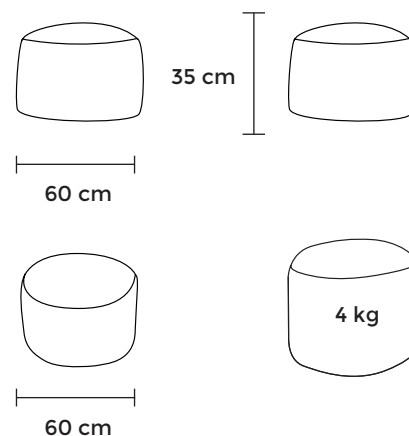

On 60

Put your feet on!

balciuno designed by

Foam bean bag

On 60

Width: **60 cm**

Length: **60 cm**

Height: **35 cm**

Weight: **4 kg**

Made with care

With inner bag

On 60 – indulge in comfort with our exquisitely soft pouf, perfect for effortlessly stretching your tired legs. Produced with care, this compact foam pouf seamlessly fits into any space, offering unparalleled convenience. Pair it with our luxurious foam bean bags from **Om** collection for the ultimate comfort and relaxation experience. The bean bags are filled with the highest quality foam flakes.