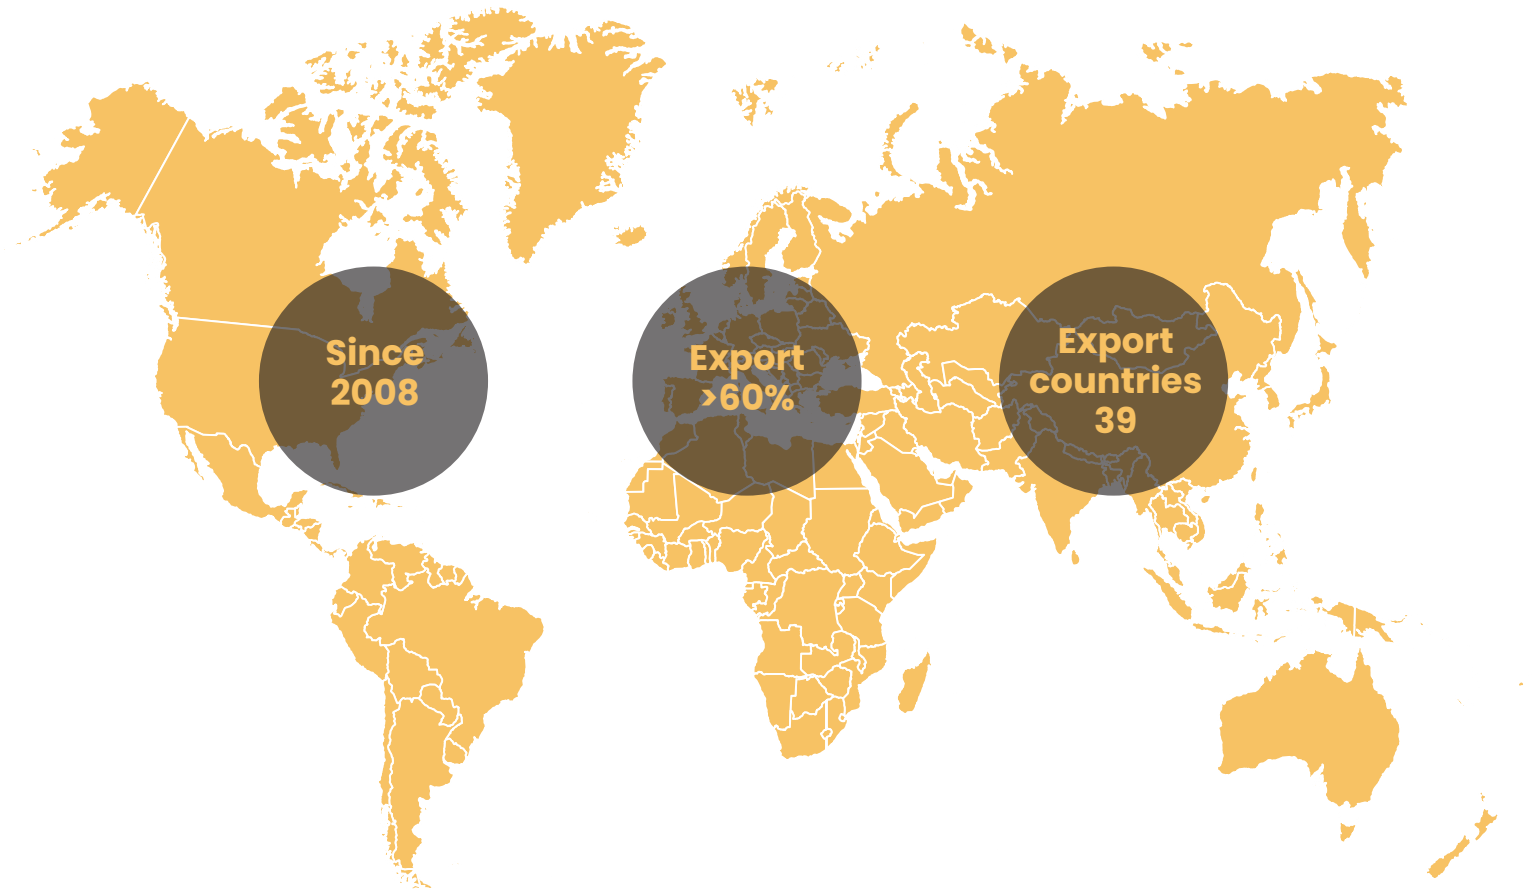

We sell and ship bean bags world wide!

www.slowdown.cc