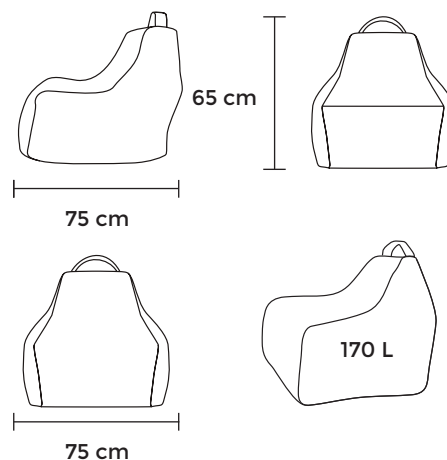

Width: **80 cm**

Width: **100 cm**

Length: **135 cm**

Length: **140 cm**

Height: **80 cm**

Height: **80 cm**

Volume: **360 L**

Volume: **600 L**

SEAT ZIP

For everyone's comfort!

Dimensions: Length: 105 cm,
Height: 85 cm, Width: 80 cm,
Volume: 320 L

ONE SEATER

TWO SEATER

THREE SEATER

LOUNGE ZIP

For a relaxing evening!
Dimensions: Length: 135 cm,
Height: 80 cm, Width: 80 cm,
Volume: 360 L

**ONE
SEATER**

**TWO
SEATER**

**THREE
SEATER**

SUNBED ZIP

For comfortable lying!
Dimensions: Length: 180 cm,
Height: 80 cm, Width: 70 cm,
Volume: 470 L

ONE SEATER

TWO SEATER

THREE SEATER

Game

For happy kids!

balciuno designed by

Game

Width: **75 cm**

Length: **75 cm**

Height: **65 cm**

Volume: **170 L**