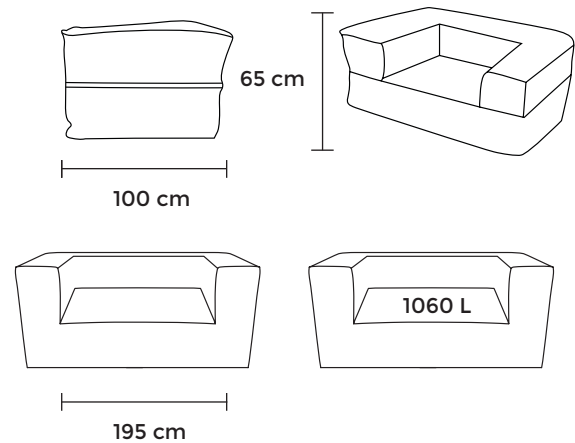

Sofa MooG

A royal rest for couples!

balciuno designed by

Sofa MooG

Width: **195 cm**

Length: **100 cm**

Height: **65 cm**

Volume: **1060 L**

Made with care

With inner bag

Sofa MooG – bean bag sofa crafted for luxurious relaxation for two. Produced with precision, this sofa offers a unique alternative to traditional seating, effortlessly fitting through any door and molding to the body's contours with its polystyrene granules. Versatile in design, it seamlessly complements both classical and modern interiors, making it a popular choice for spacious homes and large offices alike. Solid and comfortable, **Sofa MooG** is a must-have for enthusiasts of unconventional furniture.