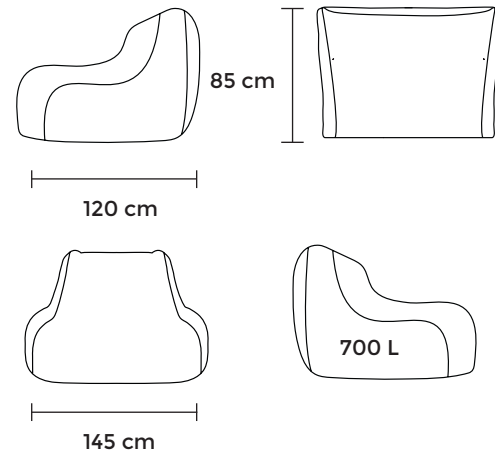

Sofa Seat

For a cozy get-together with friends!

balciuno designed by

Sofa Seat

Width: **145 cm**

Length: **120 cm**

Height: **85 cm**

Volume: **700 L**

Made with care

With inner bag

Sofa Seat – the epitome of comfort and versatility, offering a delightful alternative to traditional sofas. Produced to resemble a standard sofa, this bean bag transforms upon seating as its granules conform to your body's contours, enhancing comfort with every moment. Easy to maneuver and fit through any door, **Sofa Seat** welcomes multiple friends and family members to enjoy its cozy embrace simultaneously. Whether it's for watching TV, relaxing by the fireplace, reading, or working at the computer, **Sofa Seat** is the perfect universal sofa for all your needs.