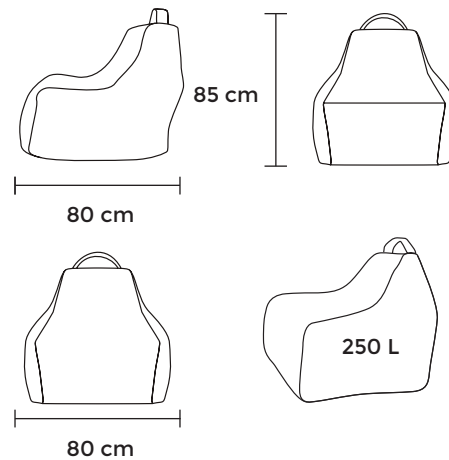

**ONE
SEATER**

**TWO
SEATER**

**THREE
SEATER**

SUNBED ZIP

For comfortable lying!
Dimensions: Length: 180 cm,
Height: 80 cm, Width: 70 cm,
Volume: 470 L

ONE SEATER

TWO SEATER

THREE SEATER

Game

For happy kids!

balciuno designed by

Game

Width: **75 cm**

Length: **75 cm**

Height: **65 cm**

Volume: **170 L**

Made with care

With inner bag

Game - the ultimate bean bag for children of all ages. Designed with convenience in mind, this bean bag features an additional handle for easy portability to different gaming spots, along with a handy pocket for storing toys. Lightweight yet durable, **Game** provides optimal comfort with granules that adapt to your child's body shape. Perfect for tabletop games, drawing sessions, or movie nights, this children's armchair is a beloved favorite for endless fun and relaxation.

// MODEL & FABRIC: GAME COLORIN

Play

For both, the big and the little ones!

balciuno designed by

Play

Width: **80 cm**

Length: **80 cm**

Height: **85 cm**