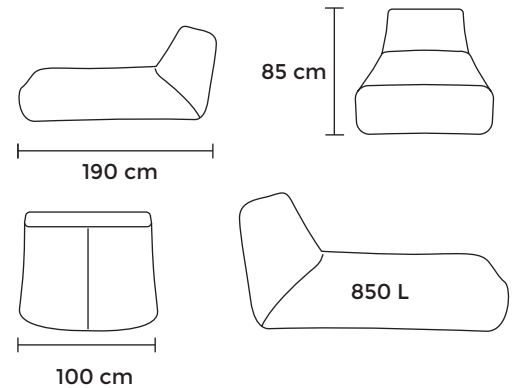

Tube 100 Daybed

Stylish beds for homes!

Tube Daybed

Width: **100 cm**

Length: **190 cm**

Height: **85 cm**

Volume: **850 L**

Made with care

With inner bag

Tube 100 Daybed – redefines comfort and style. Whether you're unwinding with music, diving into a good book, catching up on your favorite shows, or simply indulging in a rejuvenating nap, the **Tube Daybed** offers an exquisite lounging experience. It's portable nature makes it effortlessly movable, enabling you to transform any space into a tranquil oasis, be it your home or a luxurious hotel suite.