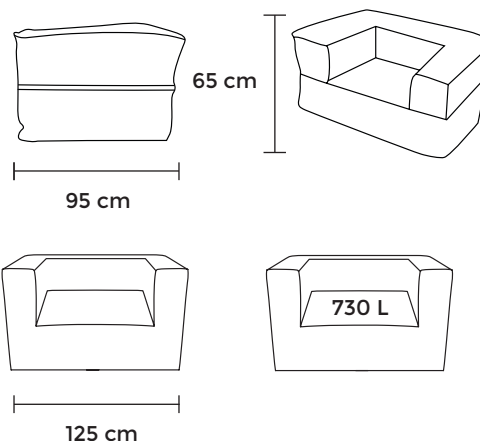

MooG

For royal rest!

balciuno designed by

MooG

Width: **125 cm**

Length: **95 cm**

Height: **65 cm**

Volume: **730 L**

Made with care

With inner bag

MooG - luxurious relaxation in a chair-shaped bean bag. With its regal appearance reminiscent of a stable throne, **MooG** transforms upon sitting as its polystyrene granules conform to your body, elevating comfort to new heights. This modern yet solidly shaped chair is ideal for those seeking to blend classic and contemporary elements in their interior decor. Creating the illusion of substantial furniture, **MooG** is best suited for spacious homes or offices, adding a touch of grandeur to any setting.