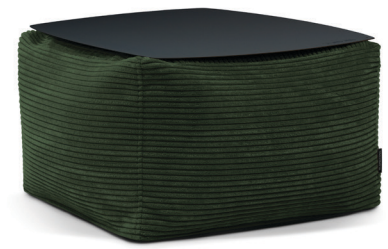

Soft Table 60

Metal Black or White

SoftBox

Soft Table 60

Width: **70 cm**

Width: **70 cm**

Length: **70 cm**

Length: **70 cm**

Height: **40 cm**

Height: **40 cm**

Volume: **135 L**

Volume: **135 L**

Handmade

With inner bag

Softbox - Your compact and cozy companion for everyday seating comfort. Versatile and multifunctional, this bean bag serves as both a comfortable seat and a convenient table for your belongings. Perfect for accommodating unexpected guests or providing a spot to sit while putting on your shoes, Softbox offers practicality in any situation.

For added functionality, consider the Soft Table 60 set, which pairs a bean bag with one of three panels: a sleek white-colored plywood panel, a white-colored metal panel or a black-colored metal panel.