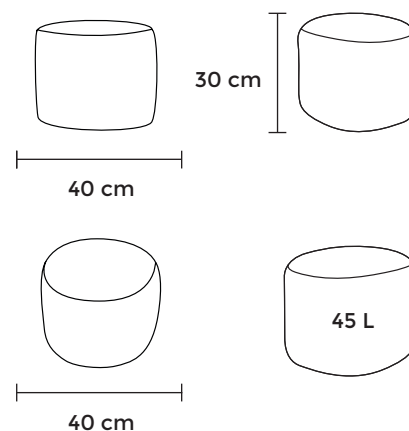

Width: **105 cm**

Length: **80 cm**

Length: **105 cm**

Height: **50 cm**

Height: **50 cm**

Volume: **240 L**

Volume: **400 L**

Made with care

Width: **190 cm**

Length: **135 cm**

Length: **190 cm**

Height: **60 cm**

Height: **50 cm**

Volume: **710 L**

Volume: **1600 L**

Made with care

With inner bag

Meet **Roll 135** and **Roll 190** – our luxurious doughnut-shaped bean bags designed for ultimate relaxation. **Roll 135** offers ample space for multiple people to unwind together, providing both style and comfort with its versatile sitting positions. Meanwhile, **Roll 190** boasts an impressive diameter of almost 2 meters, making it the perfect choice for family lounging sessions. With convenient handles for easy portability, these bean bags effortlessly enhance any room, ensuring relaxation wherever you desire.

// MODEL & FABRIC: ROLL 190 WAVES

Mini

For unexpected guests!

Mini

Width: **40 cm**

Length: **40 cm**

Height: **30 cm**

Volume: **45 L**