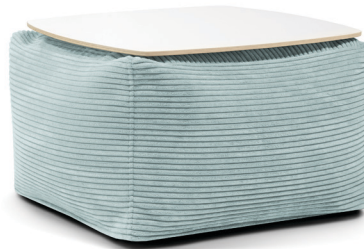

Volume: **70 L**

Made with care

With inner bag

Up! - the cube-shaped bean bag, a versatile alternative to traditional poufs. Perfect for both children and adults, this practical piece offers compact size, comfort, and adaptability to various body shapes. Whether accommodating unexpected guests or providing a convenient seat for putting on shoes, **Up!** is the ideal solution for any space.

// MODEL & FABRIC: UP! TEDDY

Softbox

For sitting and setting!

balciuno designed by

SoftBox

Soft Table 60

Plywood White

Soft Table 60